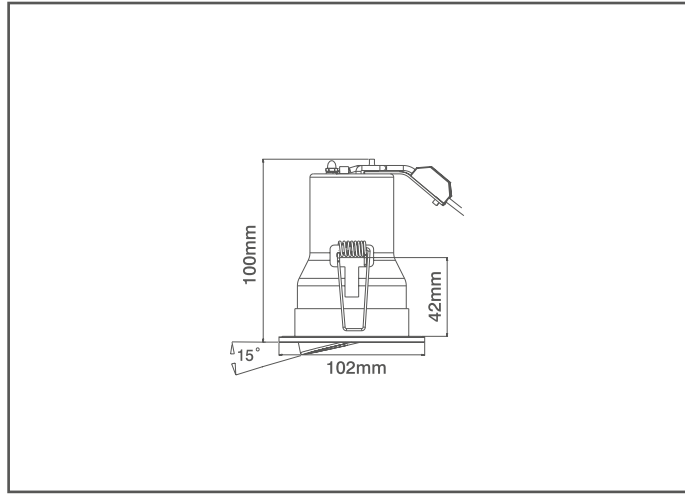

## Technical Specification

Product Code: OVGU305WH

Description: 50W Max. GU10 Cast Adjustable Downlight - White

### General Information

Dimensions	102mm Diameter x 100mm (D)
Recess Depth	95mm
Materials	Housing: Powdercoated Steel Bezel: Powdercoated Cast Zinc
Finish	White
Product Weight	0.448Kg
Cutout	85mm Diameter
Ceiling Thickness	40mm Max.
Warranty	5 Years

### Luminaire Information

Lamp Type	GU10
Lamp Wattage	50W Max.
Recommended Lamp Length	54mm (Overall)
Suitable Lamp Types	LED & Halogen
Output Information	See information supplied with lamp being installed
Adjustable Angle	15°